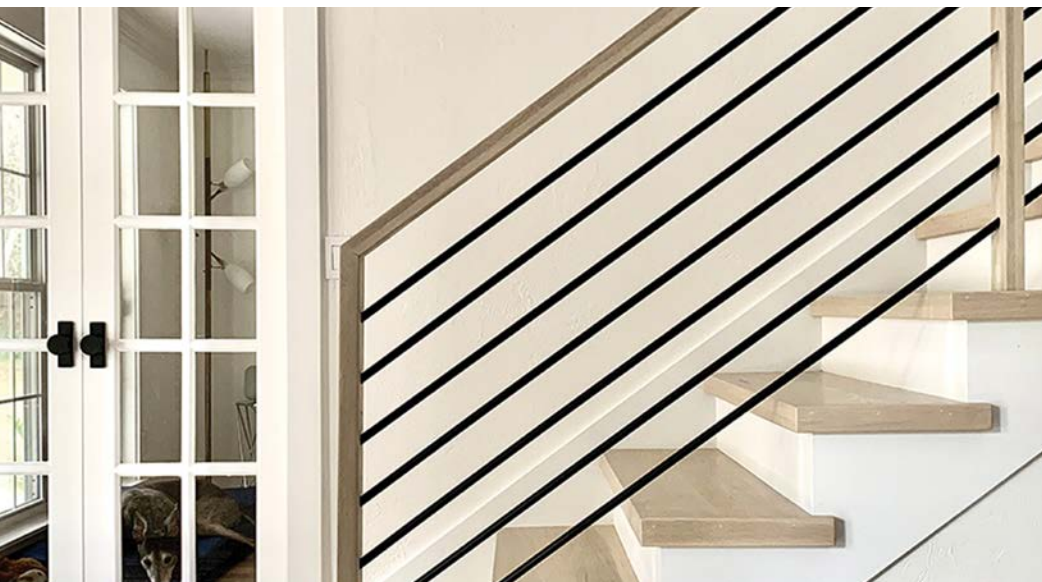

HORNER MILLWORK
HORNER COMMERCIAL

HORNER SHOWROOMS

1255 Grand Army Highway, Somerset, MA 02726 | 800-543-5403

21H Turnpike Road, Southboro, MA 01772 | 508-481-9774

55 Corporate Park Drive, Pembroke, MA 02359 | 781-826-7770

HORNER COMMERCIAL

1255B Grand Army Highway, Somerset, MA 02726 | 800-275-9855

For our complete offering of stair parts, preassembled stairs,
and other products and services, please visit our website:

WWW.HORNERMILLWORK.COM