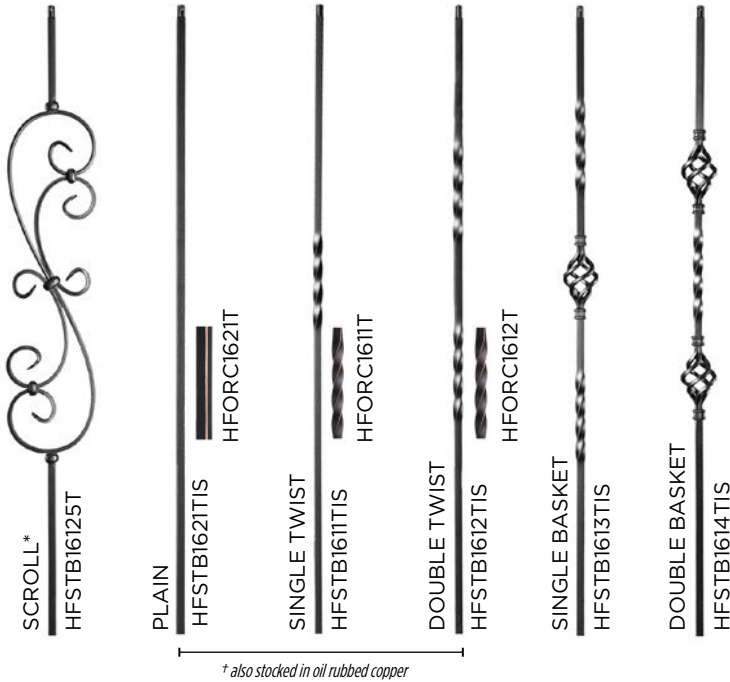

METAL BALUSTERS

HF HOUSE OF FORGINGS
STAIR &
RAILING

Cooper
stairworks stair
parts

House of Forgings has a variety of metal balusters to complement your design. Mix and match styles within a collection for a custom look. Cooper Stairworks has narrowed down their extensive inventory to the most popular styles and finishes shown below. Most are available IN STOCK unless noted with an asterisk (*).

TWIST COLLECTION

44" height | hollow square bar | satin black†

pairs with all 1/2" square balusters and shoes

HARMONY COLLECTION

44" height | hollow square bar | satin black

pairs with all 1/2" square balusters and shoes

TUSCAN COLLECTION

44" height | solid hammered round bar | satin black

pairs with all 9/16" round balusters and shoes

ROUND SERIES

44" height | solid | satin black

pairs with all 9/16" round balusters and shoes

FOUNDATION SERIES

44" height | hollow square bar | satin black

1/2" pin on bottom for easy installation

1-3/16" NEWELS

48" height | solid | satin black

HORIZONTAL BARS

8' length | 5/8" hollow round bar | satin black