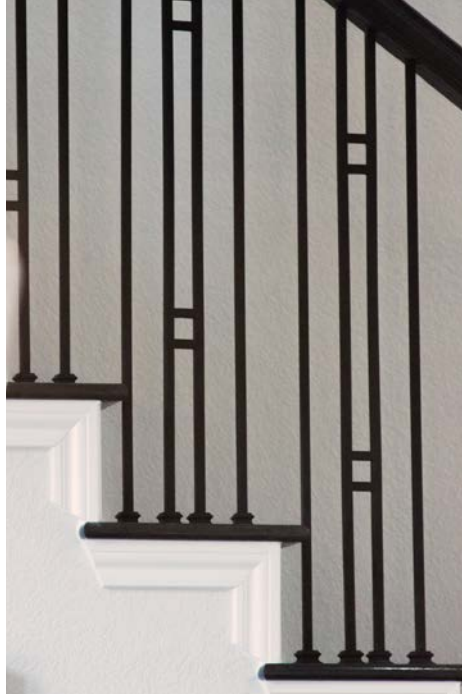

HORNER MILLWORK
HORNER COMMERCIAL

HORNER SHOWROOMS

1255 Grand Army Highway, Somerset, MA 02726 | 800-543-5403

21H Turnpike Road, Southboro, MA 01772 | 508-481-9774

55 Corporate Park Drive, Pembroke, MA 02359 | 781-826-7770

HORNER COMMERCIAL

1255B Grand Army Highway, Somerset, MA 02726 | 800-275-9855

For our complete offering of stair parts, preassembled stairs,
and other products and services, please visit our website:

WWW.HORNERMILLWORK.COM