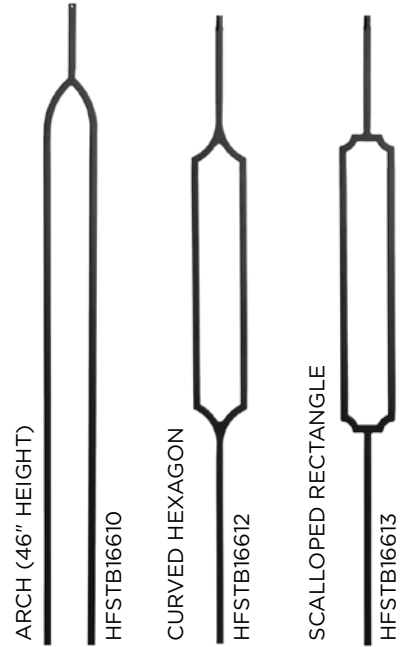

TWIST COLLECTION

44" height | hollow square bar | satin black†

pairs with all 1/2" square balusters and shoes

HARMONY COLLECTION

44" height | hollow square bar | satin black

pairs with all 1/2" square balusters and shoes

TUSCAN COLLECTION

44" height | solid hammered round bar | satin black

pairs with all 9/16" round balusters and shoes

ROUND SERIES

44" height | solid | satin black

pairs with all 9/16" round balusters and shoes

FOUNDATION SERIES

44" height | hollow square bar | satin black

1/2" pin on bottom for easy installation

1-3/16" NEWELS

48" height | solid | satin black

HORIZONTAL BARS

8' length | 5/8" hollow round bar | satin black