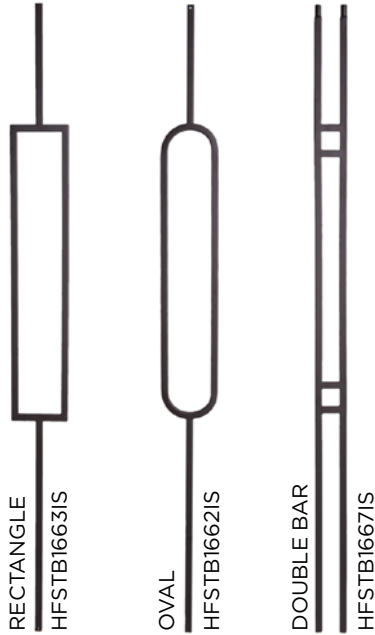

TUSCAN COLLECTION

44" height | solid hammered round bar | satin black

pairs with all 9/16" round balusters and shoes

ROUND SERIES

44" height | solid | satin black

pairs with all 9/16" round balusters and shoes

VERSATILE SERIES

44" height | solid square bar | satin black

pairs with all 1/2" square balusters and shoes

When it comes to stairway needs, Cooper Stairworks offers it all: Stock and Custom Stairparts, Preassembled Stairs, and more. But, it's not just the product that we bring to the table. . . years of experience in custom manufacturing and stair expertise make us an invaluable partner for lumberyards, dealers, commercial contractors and builders that want to set themselves apart.

AALTO COLLECTION

44" height | hollow square bar | satin black

pairs with all 1/2" square balusters and shoes

MEGA COLLECTION

44" height | hollow square bar | satin black

pairs with all MEGA 3/4" square balusters and shoes

FOUNDATION SERIES

44" height | hollow square bar | satin black

1/2" pin on bottom for easy installation

1-3/16" NEWELS

48" height | solid | satin black

HORIZONTAL BARS

8' length | 5/8" hollow round bar | satin black