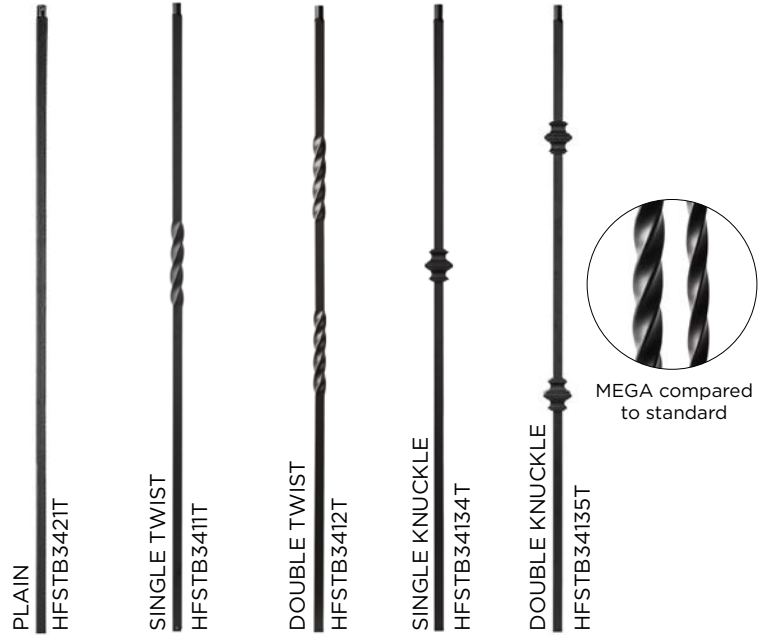

AALTO COLLECTION

44" height | hollow square bar | satin black

pairs with all 1/2" square balusters and shoes

MEGA COLLECTION

44" height | hollow square bar | satin black

pairs with all MEGA 3/4" square balusters and shoes

FOUNDATION SERIES

44" height | hollow square bar | satin black

1/2" pin on bottom for easy installation

1-3/16" NEWELS

48" height | solid | satin black

HORIZONTAL BARS

8' length | 5/8" hollow round bar | satin black